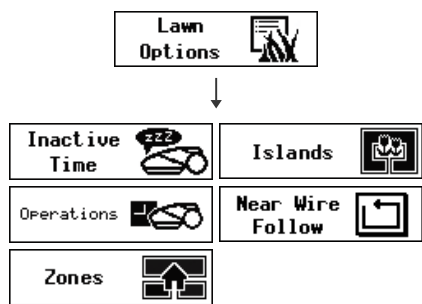

Reference

DOC6013E

For all RS models:

AT. 01/ 278 51 00-180
BE. 070.660.124**
CH. 0900.888.101*
CZ. 800.909.898
DE. 02421/ 693 76-80
DK. 70 25 23 03
FI. 093 157 9150
FR. 03.68780407
IE. 0862 550801
IT. 840.22.22.00
LU. 0900.4300.4090**
NL. 0900.762.6669**
NO. 4000.7719
PL. +48 58 770 94 45
RU. +7(495)544.24.14
SE. 0771 895 895
UK. 01522 283007

For all MS models:

AT. 01/ 278 51 00-180
BE. 070.660.124**
CH. 0900.888.101*
CZ. 800.909.898
DE. 02421/ 693 76-80
DK. 70 25 23 03
FI. 093 157 9150
FR. 03.68780407
IT. 840.22.22.00
LU. 0900.4300.4090**
NL. 0900.762.6669**
NO. 32 82 99 40
PL. +48.58.770.94.45
SE. 08 5250 8480
UK. 014835 16633

* 0-5 Min.= CHF 0.08/Min. ab/à partir de 6 Min.= CHF 1.40/Min. beim schweizerischen Festnetz. Pour le téléphone fixe Suisse Mobilfunkkosten können abweichen/Les coûts téléphoniques mobiles peuvent dévier.
** Max € 0.35 p/m.

robomow.com f