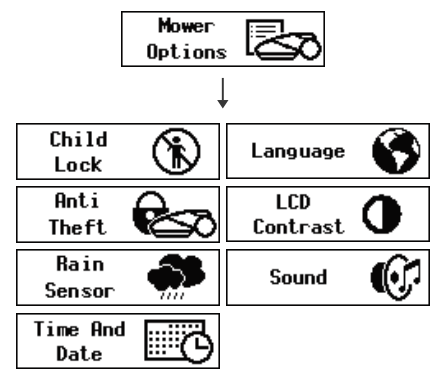

Reference

DOC6013E

For all RS models:

AT. 01/ 278 51 00-180
BE. 070.660.124**
CH. 0900.888.101*
CZ. 800.909.898
DE. 02421/ 693 76-80
DK. 70 25 23 03
FI. 093 157 9150
FR. 03.68780407
IE. 0862 550801
IT. 840.22.22.00
LU. 0900.4300.4090**
NL. 0900.762.6669**
NO. 4000.7719
PL. +48 58 770 94 45
RU. +7(495)544.24.14
SE. 0771 895 895
UK. 01522 283007

For all MS models:

AT. 01/ 278 51 00-180
BE. 070.660.124**
CH. 0900.888.101*
CZ. 800.909.898
DE. 02421/ 693 76-80
DK. 70 25 23 03
FI. 093 157 9150
FR. 03.68780407
IT. 840.22.22.00
LU. 0900.4300.4090**
NL. 0900.762.6669**
NO. 32 82 99 40
PL. +48.58.770.94.45
SE. 08 5250 8480
UK. 014835 16633

* 0-5 Min.= CHF 0.08/Min. ab/à partir de 6 Min.= CHF 1.40/Min. beim schweizerischen Festnetz. Pour le téléphone fixe Suisse Mobilfunkkosten können abweichen/Les coûts téléphoniques mobiles peuvent dévier.
** Max € 0.35 p/m.

robomow.com f