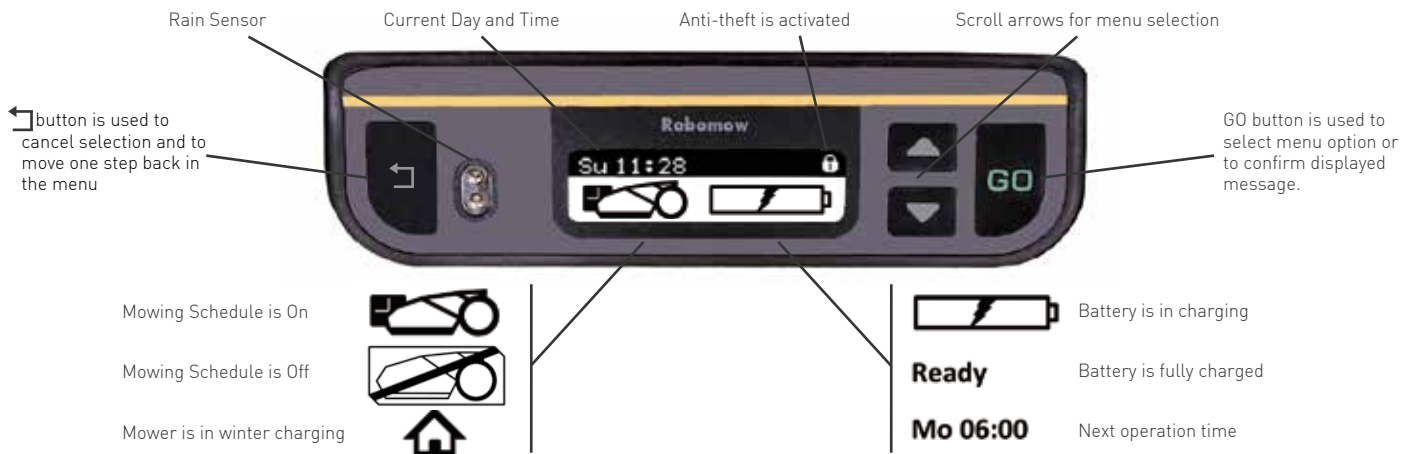

Reference

DOC6013E

For all RS models:

AT. 01/ 278 51 00-180
BE. 070.660.124**
CH. 0900.888.101*
CZ. 800.909.898
DE. 02421/ 693 76-80
DK. 70 25 23 03
FI. 093 157 9150
FR. 03.68780407
IE. 0862 550801
IT. 840.22.22.00
LU. 0900.4300.4090**
NL. 0900.762.6669**
NO. 4000.7719
PL. +48 58 770 94 45
RU. +7(495)544.24.14
SE. 0771 895 895
UK. 01522 283007

For all MS models:

AT. 01/ 278 51 00-180
BE. 070.660.124**
CH. 0900.888.101*
CZ. 800.909.898
DE. 02421/ 693 76-80
DK. 70 25 23 03
FI. 093 157 9150
FR. 03.68780407
IT. 840.22.22.00
LU. 0900.4300.4090**
NL. 0900.762.6669**
NO. 32 82 99 40
PL. +48.58.770.94.45
SE. 08 5250 8480
UK. 014835 16633

* 0-5 Min.= CHF 0.08/Min. ab/à partir de 6 Min.= CHF 1.40/Min. beim schweizerischen Festnetz. Pour le téléphone fixe Suisse Mobilfunkkosten können abweichen/Les coûts téléphoniques mobiles peuvent dévier.
** Max € 0.35 p/m.

robomow.com f