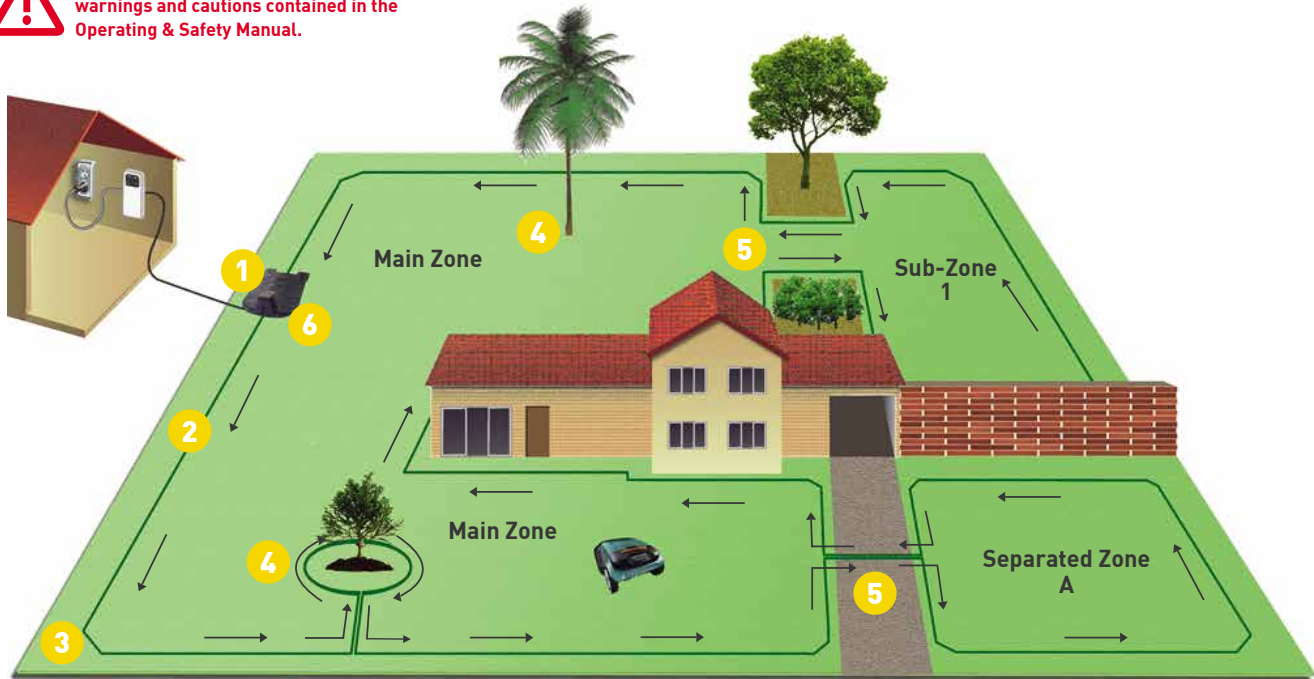

Quick start guide

For RS / MS Models

 **Robomow[®]**
friendly home

Watch
the
Video

Wire Setup

 Carefully read and review all safety instructions, warnings and cautions contained in the Operating & Safety Manual.

1 Base Station Location

Chap. 1.1.4

2 Wire Direction & Distance

Chap. 2.1.2

3 Corners

Chap. 1.6.1, 2.2.1

4 Obstacles Inside Lawn

Chap. 1.6.1, 2.2.1