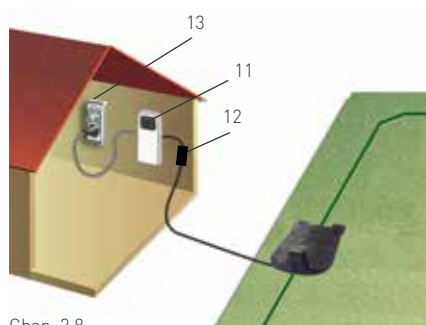

$W > 5m$

6 Finish

Connect the wire

Base Station Installation

7 Remove charging adaptor
Chap. 2.6.3

8 Connect the wires
Chap. 2.6.3

9 Assemble adaptor
Chap. 2.6.3

10 Insert 2 stakes
Chap. 2.7

Power Box Installation

Chap. 2.8

Mount Bracket

Connect 20m extension cable

One-Time Setup

14 Insert fuse
Chap. 3.1

15 Follow instructions on Robomow LCD
Chap. 3.3.1- 3.3.3

16 Setup complete