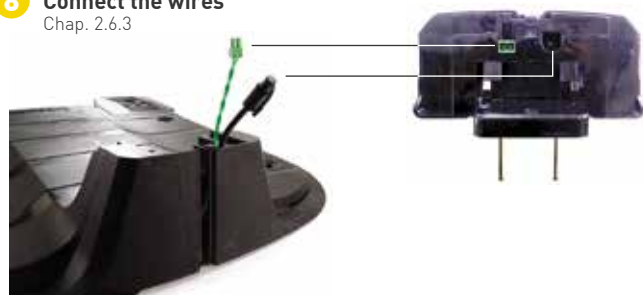

$W > 5m$

6 Finish

Connect the wire

Base Station Installation

7 Remove charging adaptor
Chap. 2.6.3

8 Connect the wires
Chap. 2.6.3

9 Assemble adaptor
Chap. 2.6.3

10 Insert 2 stakes
Chap. 2.7

Power Box Installation

Chap. 2.8

Mount Bracket

Connect 20m extension cable

One-Time Setup

14 Insert fuse
Chap. 3.1

15 Follow instructions on Robomow LCD
Chap. 3.3.1- 3.3.3

16 Setup complete