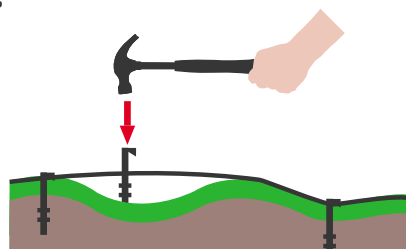

Base Station Installation

7 Remove charging adaptor
Chap. 2.6.3

8 Connect the wires
Chap. 2.6.3

9 Assemble adaptor
Chap. 2.6.3

10 Insert 2 stakes
Chap. 2.7

Power Box Installation

Chap. 2.8

Mount Bracket

Connect 20m extension cable

One-Time Setup

14 Insert fuse
Chap. 3.1

15 Follow instructions on Robomow LCD
Chap. 3.3.1- 3.3.3

16 Setup complete

17 Add pegs