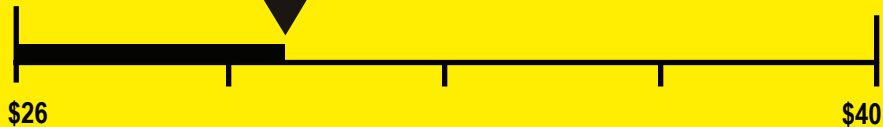

U.S. Government

Federal law prohibits removal of this label before consumer purchase.

ENERGYGUIDE

Dishwasher
Capacity: Standard

ZLINE Kitchen and Bath
Models: DW7713-24

Estimated Yearly Energy Cost (when used with an electric water heater)

$31

Cost Range of Similar Models

234_{kWh}

Estimated Yearly Electricity Use

$20

Estimated Yearly Energy Cost
(when used with a natural gas water heater)

Your cost will depend on your utility rates and use.

- † Cost range based only on standard capacity models.
- † Estimated energy cost based on four wash loads a week and a national average electricity cost of 12 cents per kWh and natural gas cost of $1.05 per therm.
- † For more information, visit www.ftc.gov/energy.