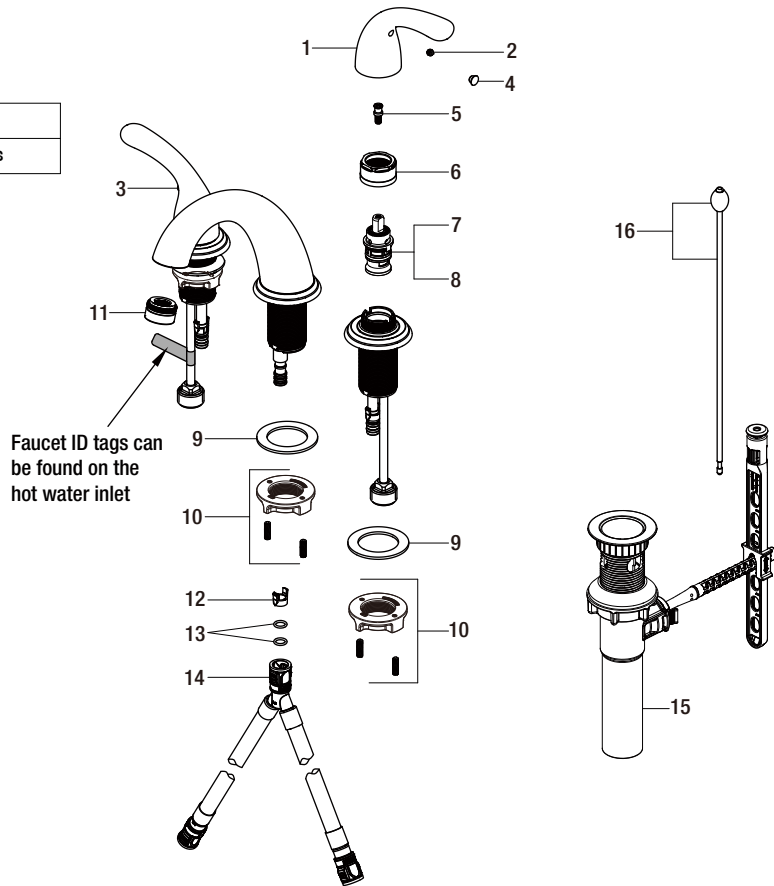

## Replacement Parts List

Builders 8 in. Widespread 2-Handle High-Arc Bathroom  
Faucet in Polished Brass

MODEL	SKU #	FINISH
HD67364W-6B02	476122	Polished Brass

Many replacement parts can be purchased online or at your local store. Please use the table below to identify the part SKU number needed, go to [HOMEDEPOT.COM](http://HOMEDEPOT.COM), and check for online and store availability. If you can't find the part you are looking for, please call 1-855-HD-GLACIER.

Part	Description	Part #	Internet SKU #	Store SKU #
1	Handle	RP1343402	<a href="#">302559291</a>	
2	Set screw	RP52019		
3	Index R	RP10004		
4	Index B	RP10005		
5	Connector	RP50003		
6	Bonnet nut	RP70193	<a href="#">206671342</a>	
7	Cartridge H	RP20067	<a href="#">301158139</a>	
8	Cartridge C	RP20068	<a href="#">301158129</a>	
9	Washer	RP64147		
10	Nut & Screw	RP56137		
11	Aerator	RP3021902	<a href="#">302596506</a>	

Part	Description	Part #	Internet SKU #	Store SKU #
12	Block	RP70421		
13	O-ring	RP60002		
14	Quick connect hose	RP70430		
15	ClickInstall™ drain assembly	RP4022802		
16	Lift rod	RP4025702		