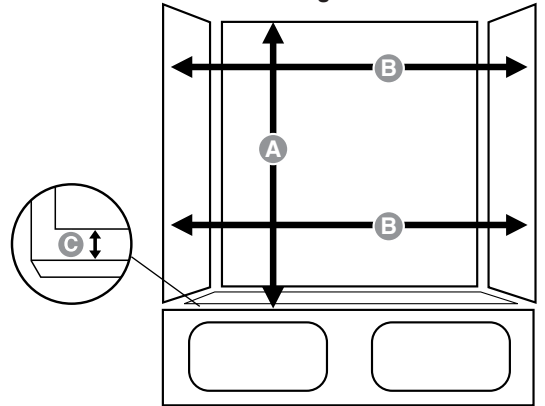

Delta Shower Door Measurement Guide

Before you customize your dream door, you need to make sure you have the correct measurements:

Identify Vertical and Horizontal Openings with Threshold Depth

Height (A), Widths (B), and Depth (C). Widths (B) measurements are often not the same so doors can be adjusted up to 3/8"

A) Vertical Opening

Measure from the top of the shower or bathtub threshold up to the top of the acrylic (or tile) surround wall

B) Horizontal Opening

Measure width of opening at the top and the bottom of the enclosure.

C) Threshold/Sill

Measure the depth from front to back (edge to edge) of the shower or bathtub threshold.

Available Sizes:

- 48" Shower**
 - Fits openings between 42-1/4" minimum – 48" maximum
 - Finished Door Height: 76"
 - Minimum Required Clearance Height for Installation: 77"
 - Threshold/Sill Depth Requirement: 3-7/8"
 - Studs required 2-1/4" from front surface of threshold/sill
- 60" Shower**
 - Fits openings between 51-1/2" minimum – 60" maximum
 - Finished Door Height: 76"
 - Minimum Required Clearance Height for Installation: 77"
 - Threshold/Sill Depth Requirement: 3-7/8"
 - Studs required 2-1/4" from front surface of threshold/sill
- 60" Tub**
 - Fits openings between 51-1/2" minimum – 60" maximum
 - Finished Door Height: 62-1/4"
 - Minimum Required Clearance Height for Installation: 77"
 - Threshold/Sill Depth Requirement: 3-7/8"
 - Studs required 2-1/4" from front surface of threshold/sill

Sliding Shower Doors

Sliding Tub Doors

NOTE: the height will be different for shower doors vs. bathtubs.

RECORD DIMENSIONS BELOW

	Opening
Height (A):	
Width of widest point (B):	
Width at narrowest point (B):	