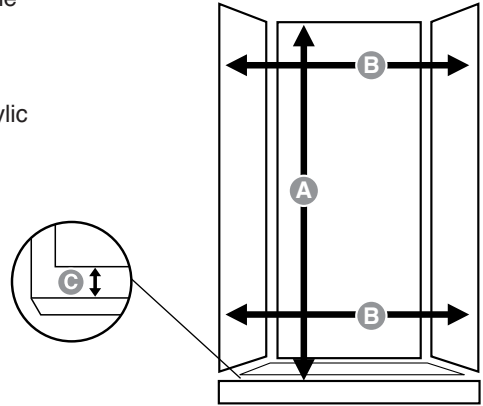

Delta Shower Door Measurement Guide

Before you customize your dream door, you need to make sure you have the correct measurements:

Identify Vertical and Horizontal Openings with Threshold Depth

Height (A), Widths (B), and Depth (C). Widths (B) measurements are often not the same so doors can be adjusted up to 3/8"

A) Vertical Opening

Measure from the top of the shower or bathtub threshold up to the top of the acrylic (or tile) surround wall

B) Horizontal Opening

Measure width of opening at the top and the bottom of the enclosure.

C) Threshold/Sill

Measure the depth from front to back (edge to edge) of the shower or bathtub threshold.

Available Sizes:

- 48" Shower**
 - Fits openings between 42-1/4" minimum – 48" maximum
 - Finished Door Height: 76"
 - Minimum Required Clearance Height for Installation: 77"
 - Threshold/Sill Depth Requirement: 3-7/8"
 - Studs required 2-1/4" from front surface of threshold/sill
- 60" Shower**
 - Fits openings between 51-1/2" minimum – 60" maximum
 - Finished Door Height: 76"
 - Minimum Required Clearance Height for Installation: 77"
 - Threshold/Sill Depth Requirement: 3-7/8"
 - Studs required 2-1/4" from front surface of threshold/sill
- 60" Tub**
 - Fits openings between 51-1/2" minimum – 60" maximum
 - Finished Door Height: 62-1/4"
 - Minimum Required Clearance Height for Installation: 77"
 - Threshold/Sill Depth Requirement: 3-7/8"
 - Studs required 2-1/4" from front surface of threshold/sill

Sliding Shower Doors

Sliding Tub Doors

NOTE: the height will be different for shower doors vs. bathtubs.

RECORD DIMENSIONS BELOW

	Opening
Height (A):	
Width of widest point (B):	
Width at narrowest point (B):	