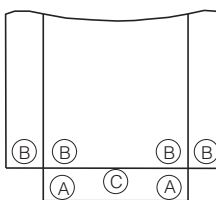

*Aluminum wire not applicable.

Layouts

Dimensions

Knockout

Knockout Key

- A = 1/2", 3/4"
- B = 1/2", 3/4", 1"
- C = 1/24", 3/4", 1", 1-1/4"

Information provided is subject to change without notice. Please verify all details with Midwest Electric Products. All values are design or typical values when measured under laboratory conditions, and Midwest makes no warranty or guarantee, express or implied, that such performance will be obtained under end-use conditions.