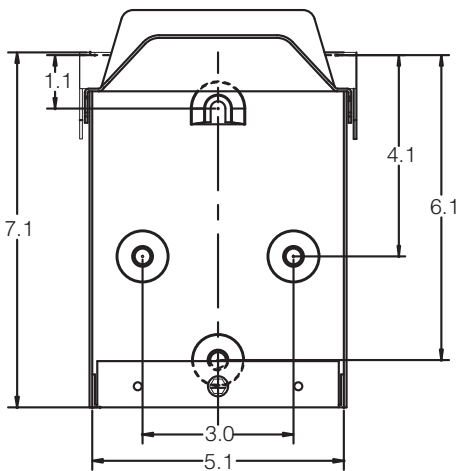

U010010GRP

U012010GRP

U025S

U010S010GRP

Durable Outdoor Power Outlets

Specifications

Model Number	Receptacles	No. of GFIs	Amps	Volts	Cabinet Size (in.)	Enclosure Color	Weight (lbs.)	Std. Pkg.	cUL ^{us}
U010010GRP	5-20R2GFI	1	20	120	5 x 7	Green	4.5	1	Yes
U010S010GRP	5-20R2GFI & Switch	1	20	120			4.5	1	
U012010GRP	5-20R2GFI	2	20	120			4.5	1	
U025S	L6-20R Twist Lock & Switch	0	20	120		Gray	4	4	
U013	R32U	0	30	120			4.5	4	
U054	14-50R	0	50	120/240			5	4	

Wire Ranges

Connector	U025S & U010S010GRP				U010010GRP*		U012010GRP				U013*		U054*	
	Copper		Aluminum		Copper		Copper		Aluminum		Copper		Copper	
	Solid	Stranded	Solid	Stranded	Solid	Stranded	Solid	Stranded	Solid	Stranded	Solid	Stranded	Solid	Stranded
Line	14-10	14-10	-	-	14-10	14-10	14-10	14-10	-	-	14-10	14-10	12-8	12-4
Load	14-10	14-10	-	-	14-10	14-10	14-10	14-10	-	-	-	-	-	-
Neutral	14-10	14-10	-	-	14-10	14-10	14-10	14-10	-	-	14-10	14-10	12-8	12-4
Equipment Ground	12-8	12-2	12-8	12-2	12-8	12-2	12-8	12-2	12-8	12-2	12-8	12-2	12-8	12-2

*Aluminum wire not applicable.

Layouts

Dimensions

Knockout

Knockout Key

- A = 1/2", 3/4"
- B = 1/2", 3/4", 1"
- C = 1/24", 3/4", 1", 1-1/4"

Information provided is subject to change without notice. Please verify all details with Midwest Electric Products. All values are design or typical values when measured under laboratory conditions, and Midwest makes no warranty or guarantee, express or implied, that such performance will be obtained under end-use conditions.