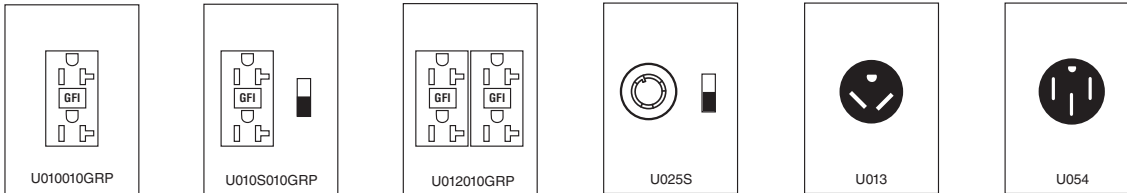

U010010GRP

U012010GRP

U025S

U010S010GRP

Durable Outdoor Power Outlets

Specifications

Model Number	Receptacles	No. of GFIs	Amps	Volts	Cabinet Size (in.)	Enclosure Color	Weight (lbs.)	Std. Pkg.	cUL ^{us}
U010010GRP	5-20R2GFI	1	20	120	5 x 7	Green	4.5	1	Yes
U010S010GRP	5-20R2GFI & Switch	1	20	120			4.5	1	
U012010GRP	5-20R2GFI	2	20	120			4.5	1	
U025S	L6-20R Twist Lock & Switch	0	20	120		Gray	4	4	
U013	R32U	0	30	120			4.5	4	
U054	14-50R	0	50	120/240			5	4	

Wire Ranges

Connector	U025S & U010S010GRP				U010010GRP*		U012010GRP				U013*		U054*	
	Copper		Aluminum		Copper		Copper		Aluminum		Copper		Copper	
	Solid	Stranded	Solid	Stranded	Solid	Stranded	Solid	Stranded	Solid	Stranded	Solid	Stranded	Solid	Stranded
Line	14-10	14-10	-	-	14-10	14-10	14-10	14-10	-	-	14-10	14-10	12-8	12-4
Load	14-10	14-10	-	-	14-10	14-10	14-10	14-10	-	-	-	-	-	-
Neutral	14-10	14-10	-	-	14-10	14-10	14-10	14-10	-	-	14-10	14-10	12-8	12-4
Equipment Ground	12-8	12-2	12-8	12-2	12-8	12-2	12-8	12-2	12-8	12-2	12-8	12-2	12-8	12-2

*Aluminum wire not applicable.

Layouts

Dimensions

Knockout

Knockout Key

- A = 1/2", 3/4"
- B = 1/2", 3/4", 1"
- C = 1/24", 3/4", 1", 1-1/4"

Information provided is subject to change without notice. Please verify all details with Midwest Electric Products. All values are design or typical values when measured under laboratory conditions, and Midwest makes no warranty or guarantee, express or implied, that such performance will be obtained under end-use conditions.