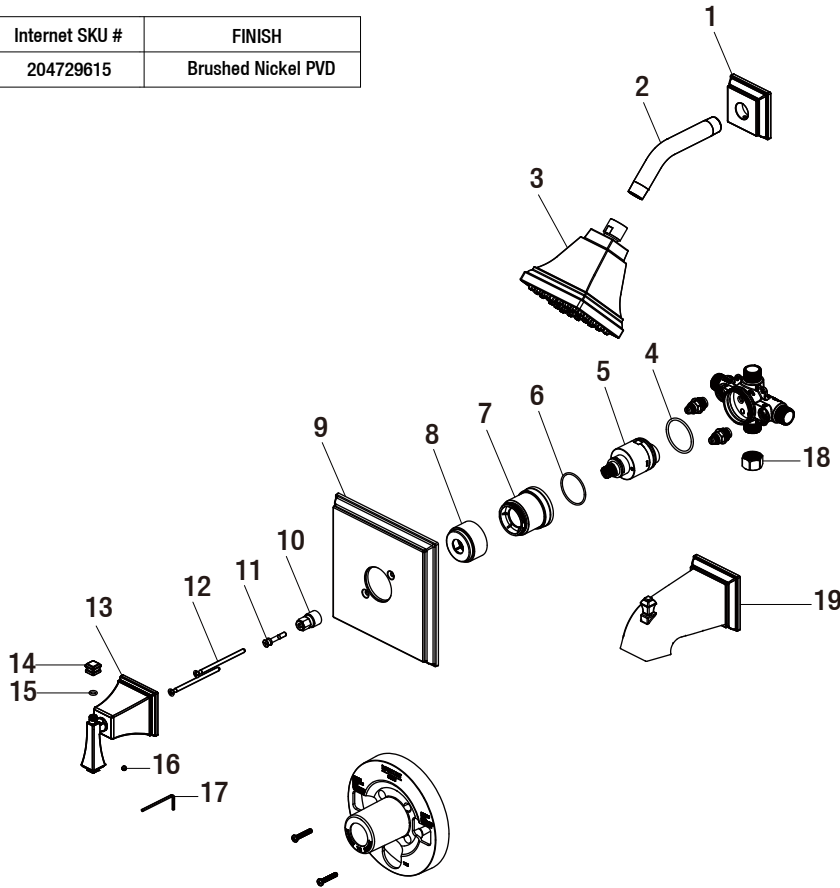

PEGASUS®

LUXURY AT HAND™

Replacement Parts List

Exhibit WaterSense Single-Handle 1-Spray Tub and Shower
Faucet in Brushed Nickel

MODEL	Internet SKU #	FINISH
873W-6004	204729615	Brushed Nickel PVD

Many replacement parts can be purchased online or at your local store. Please use the table below to identify the part SKU number needed, go to HOMEDEPOT.COM, and check for online and store availability. If you can't find the part you are looking for, please call 1-877-580-5682.

Part	Description	Part #	Internet SKU #	Store SKU #
1	Shower flange	RP3801304		
2	Showe arm	RP3804704		
3	Shower head	RP3816604		
4	O-ring	RP60101		
5	Cartridge	RP20006	202666286	270530
6	O-ring	RP60091		
7	Bonnet	RP70437		
8	Sleeve	RP8029704		
9	Escutcheon	RP8004504		

Part	Description	Part #	Internet SKU #	Store SKU #
10	Inverter	RP64043		
11	Screw	RP50020		
12	Escutcheon screw	RP5006604		
13	Handle	RP1702404		
14	Index	RP8004404		
15	O-ring	RP60022		
16	Set screw	RP50002		
17	Hex wrench	RP70221		
18	Plug	RP70365		
19	Spout	RP3301304		